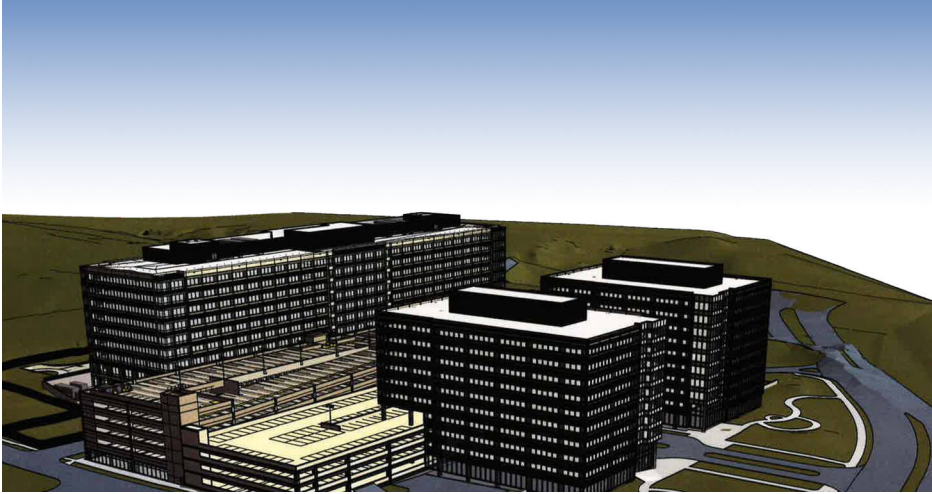

TSA RETAIL

SPRINGFIELD, VA