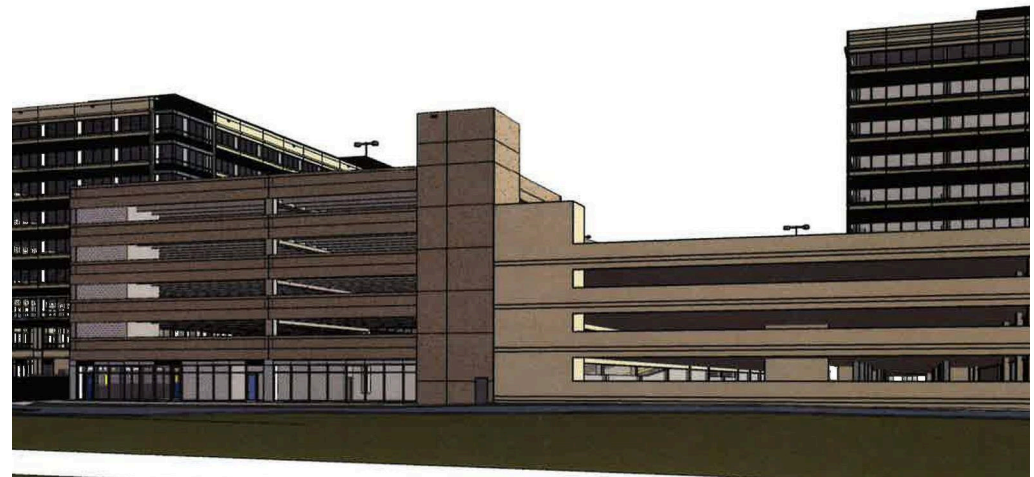

TSA RETAIL SPRINGFIELD, VA

Positioned on the ground level of the Transportation Security Administration (TSA) campus, this 7,000-square-foot retail opportunity delivers a restaurant or retail option to the 3,000 TSA employees on site as well as more than 77,000 students at the Northern Virginia Community College Medical Education campus right next door. Springfield's massive growth as well as the close proximity to I-95 with nearly 250,000 vehicles passing every day and Franconia-Springfield Parkway with over 55,000 creates a strong choice for any retailer or restaurateur to join.

DEMOGRAPHICS 2024

	1 MILE	3 MILES	5 MILES
POPULATION	11,955	98,697	340,089
DAYTIME POPULATION	16,968	108,134	291,645
MEDIAN HOUSEHOLD INCOME	$104,966	$112,364	$98,120
TRAFFIC COUNTS	256,000 on I-395/I-95		

AREA RETAILERS