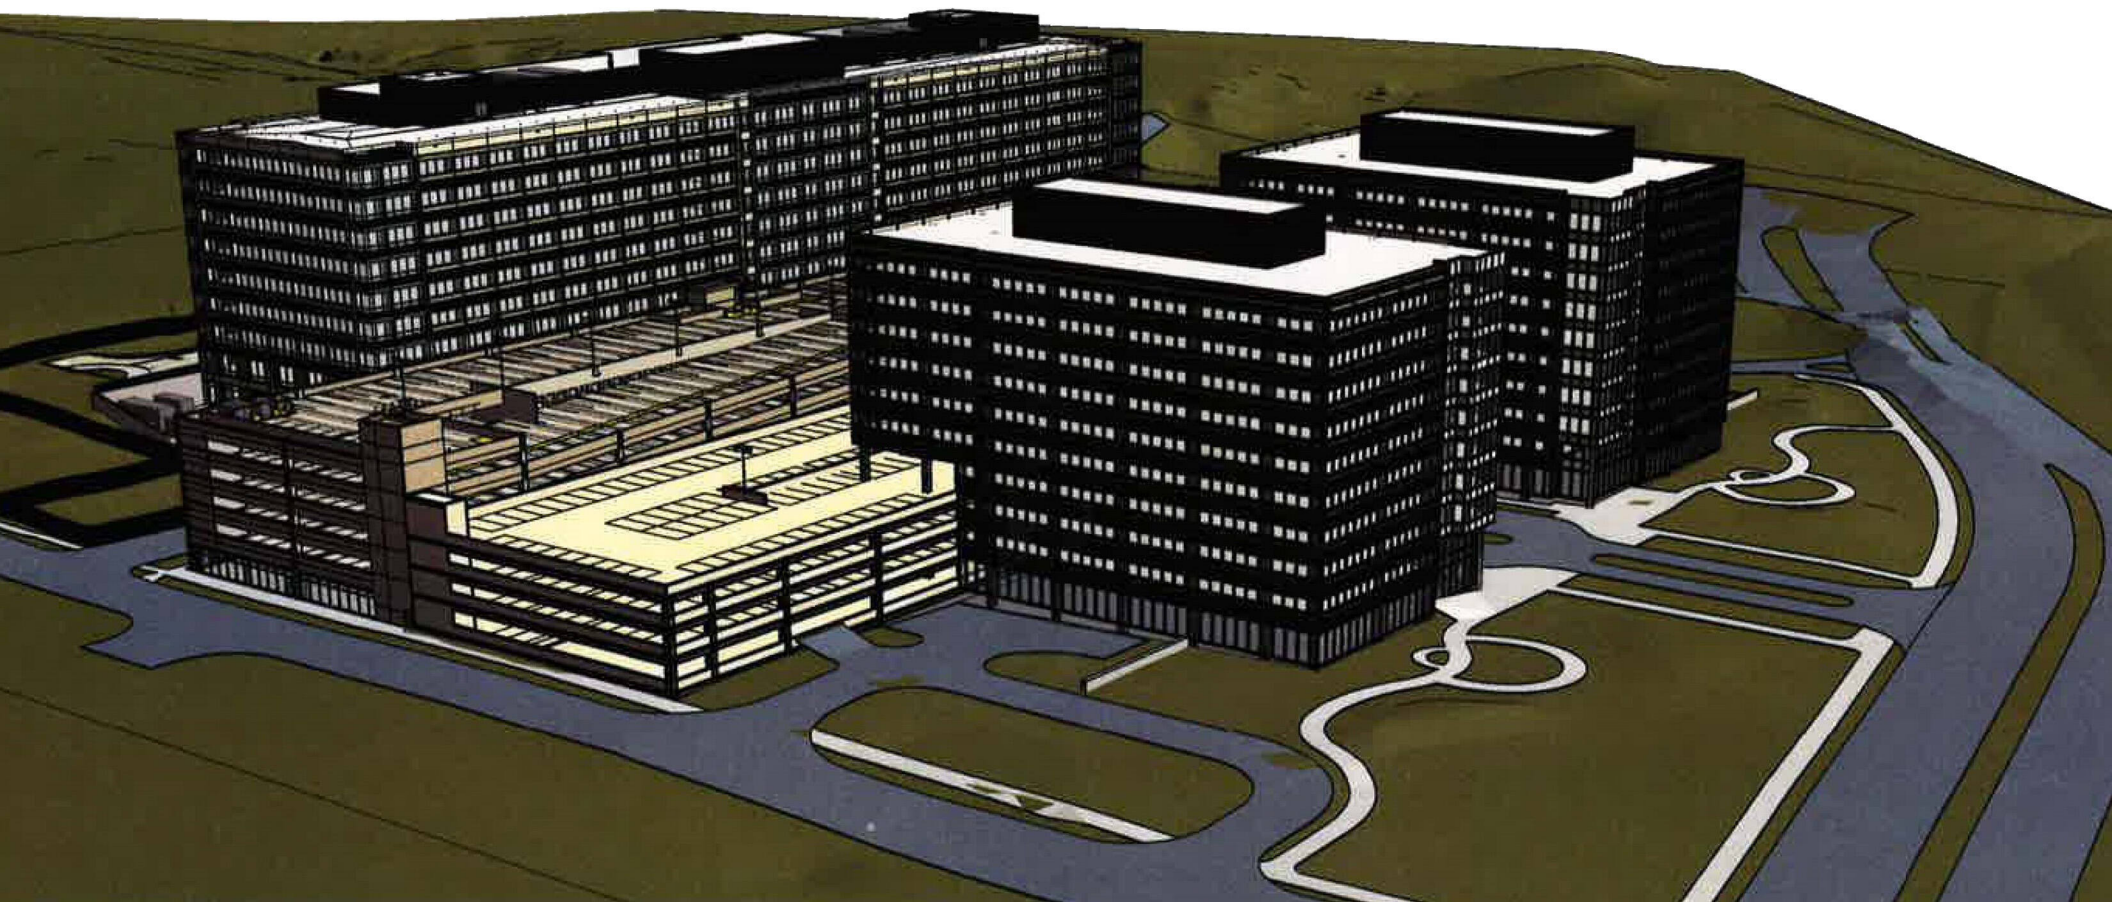

TSA RETAIL

SPRINGFIELD, VA

RAPPAPORT

TSA RETAIL SPRINGFIELD, VA

Positioned on the ground level of the Transportation Security Administration (TSA) campus, this 7,000-square-foot retail opportunity delivers a restaurant or retail option to the 3,000 TSA employees on site as well as more than 77,000 students at the Northern Virginia Community College Medical Education campus right next door. Springfield's massive growth as well as the close proximity to I-95 with nearly 250,000 vehicles passing every day and Franconia-Springfield Parkway with over 55,000 creates a strong choice for any retailer or restaurateur to join.